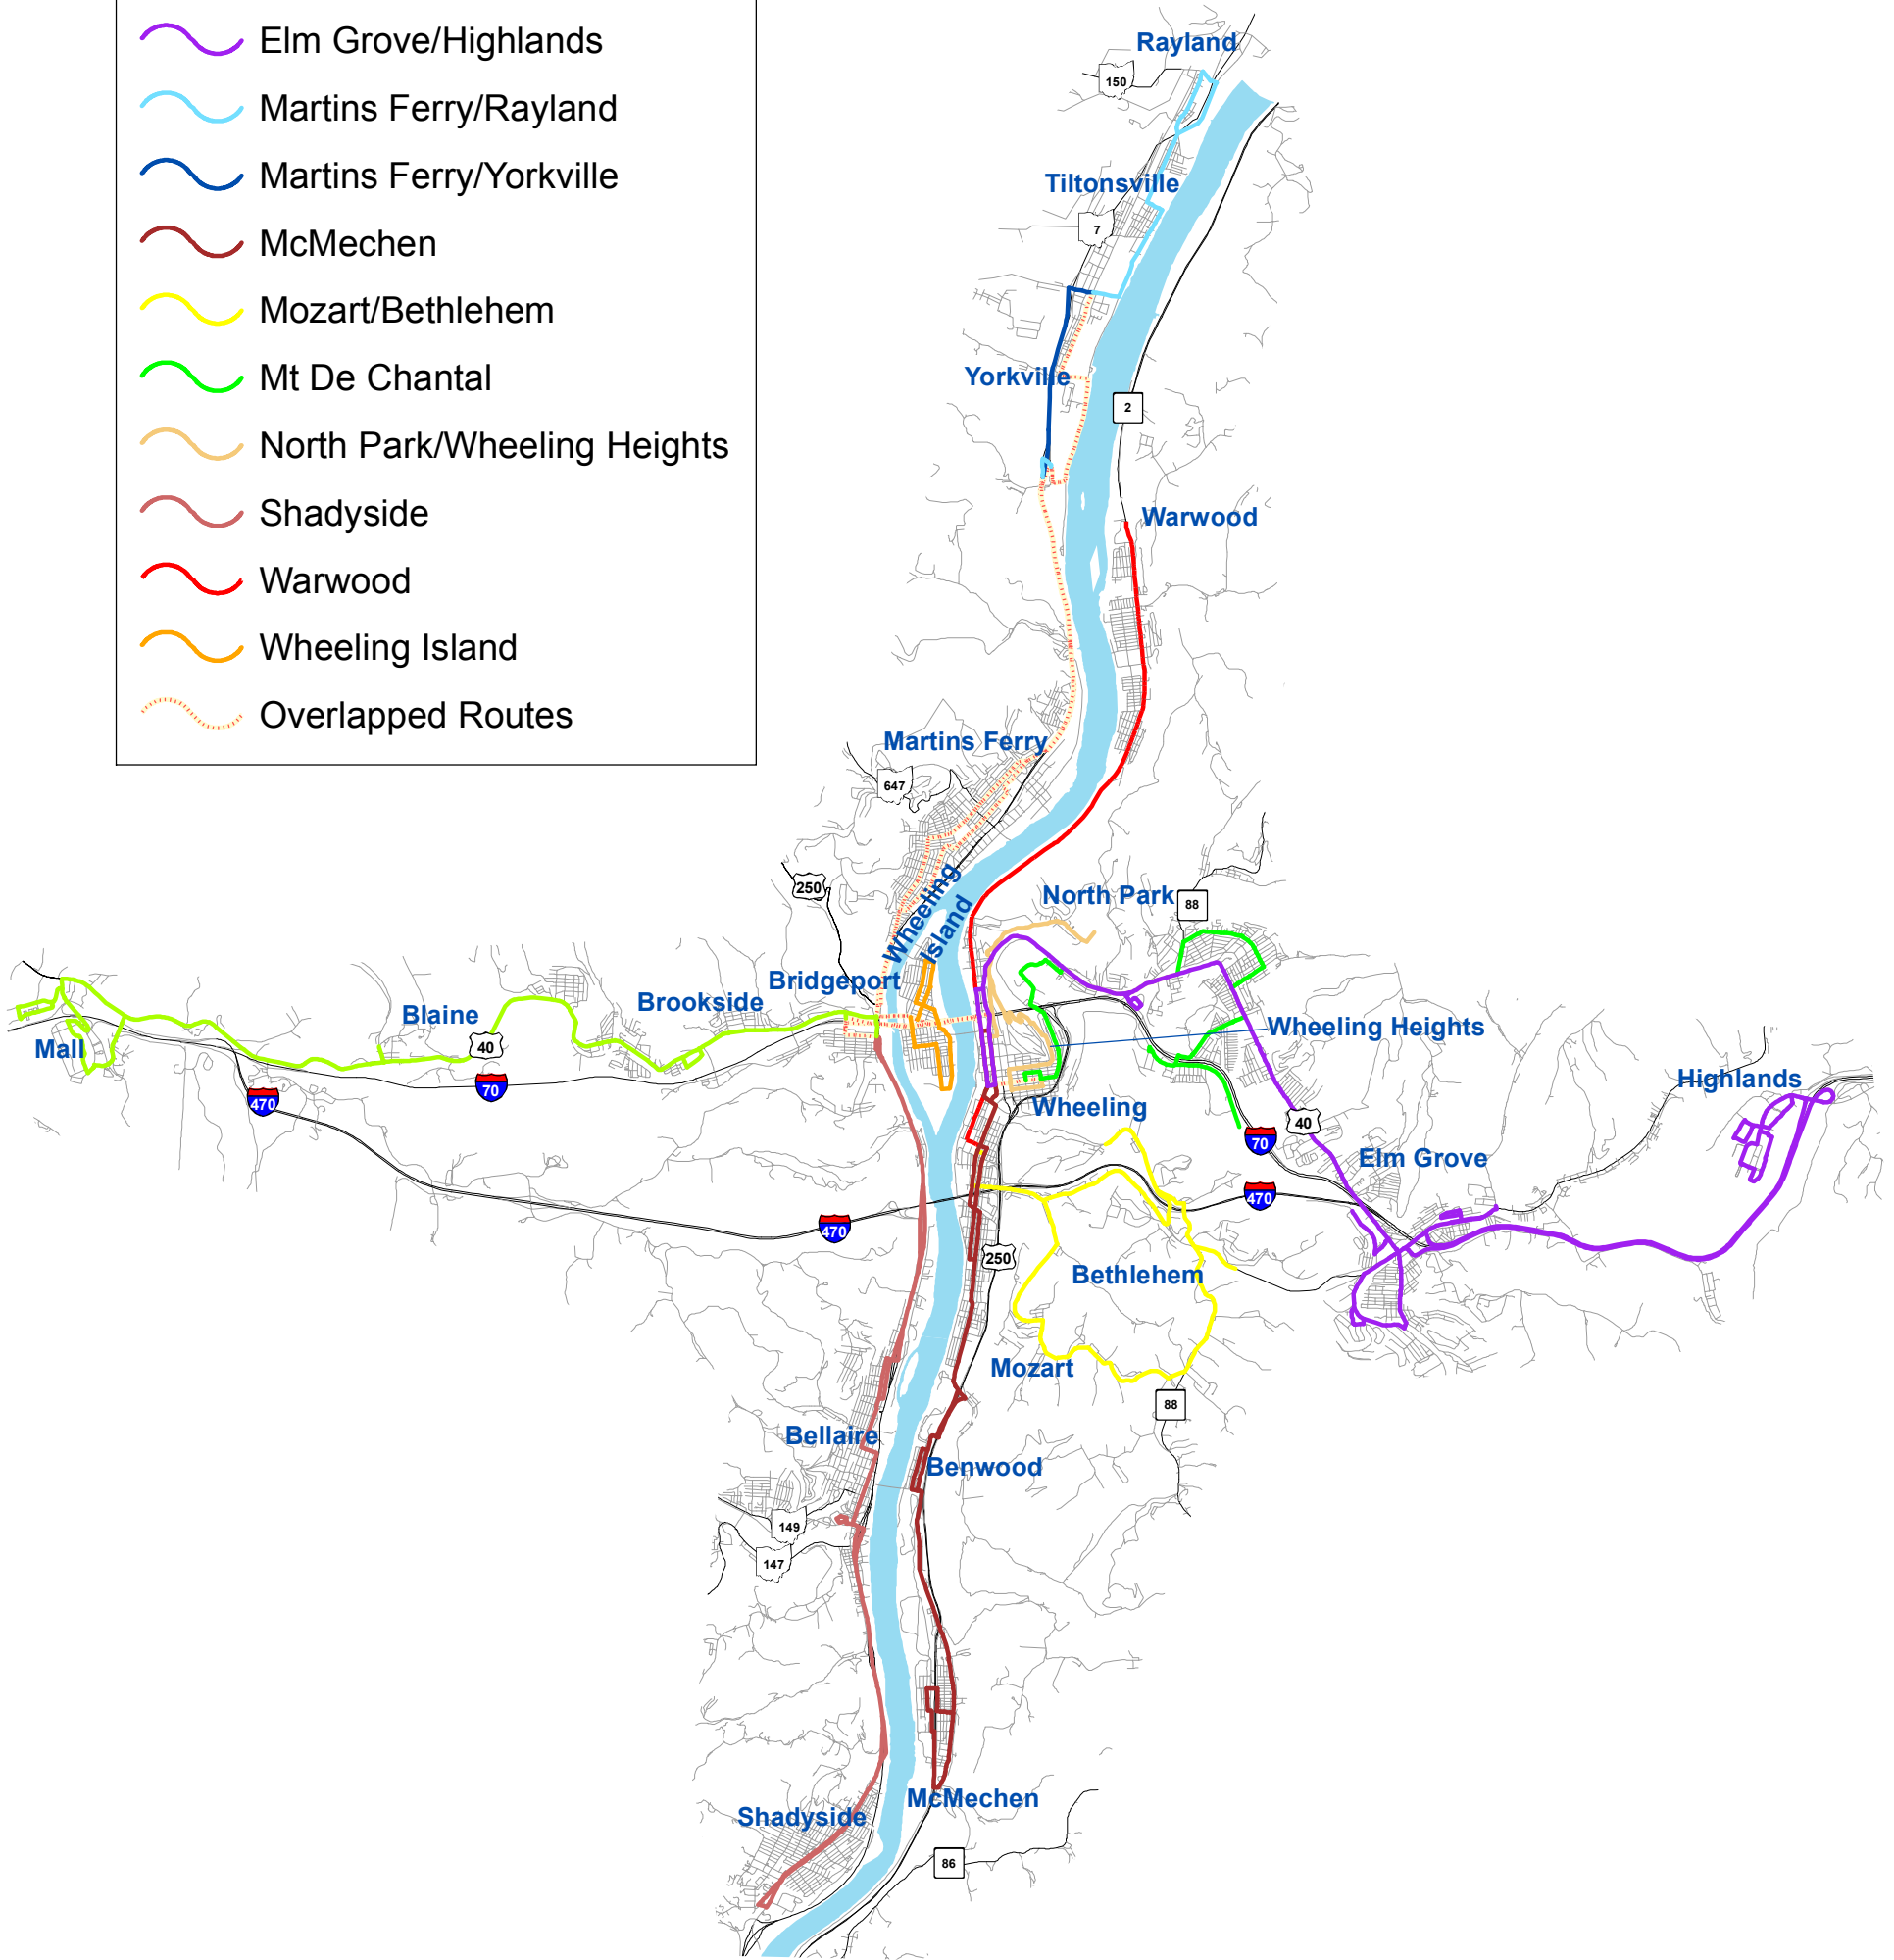

OVRTA/EORTA Systemwide Transit Map

-  Blaine & Mall
-  Elm Grove/Highlands
-  Martins Ferry/Rayland
-  Martins Ferry/Yorkville
-  McMechen
-  Mozart/Bethlehem
-  Mt De Chantal
-  North Park/Wheeling Heights
-  Shadyside
-  Warwood
-  Wheeling Island
-  Overlapped Routes