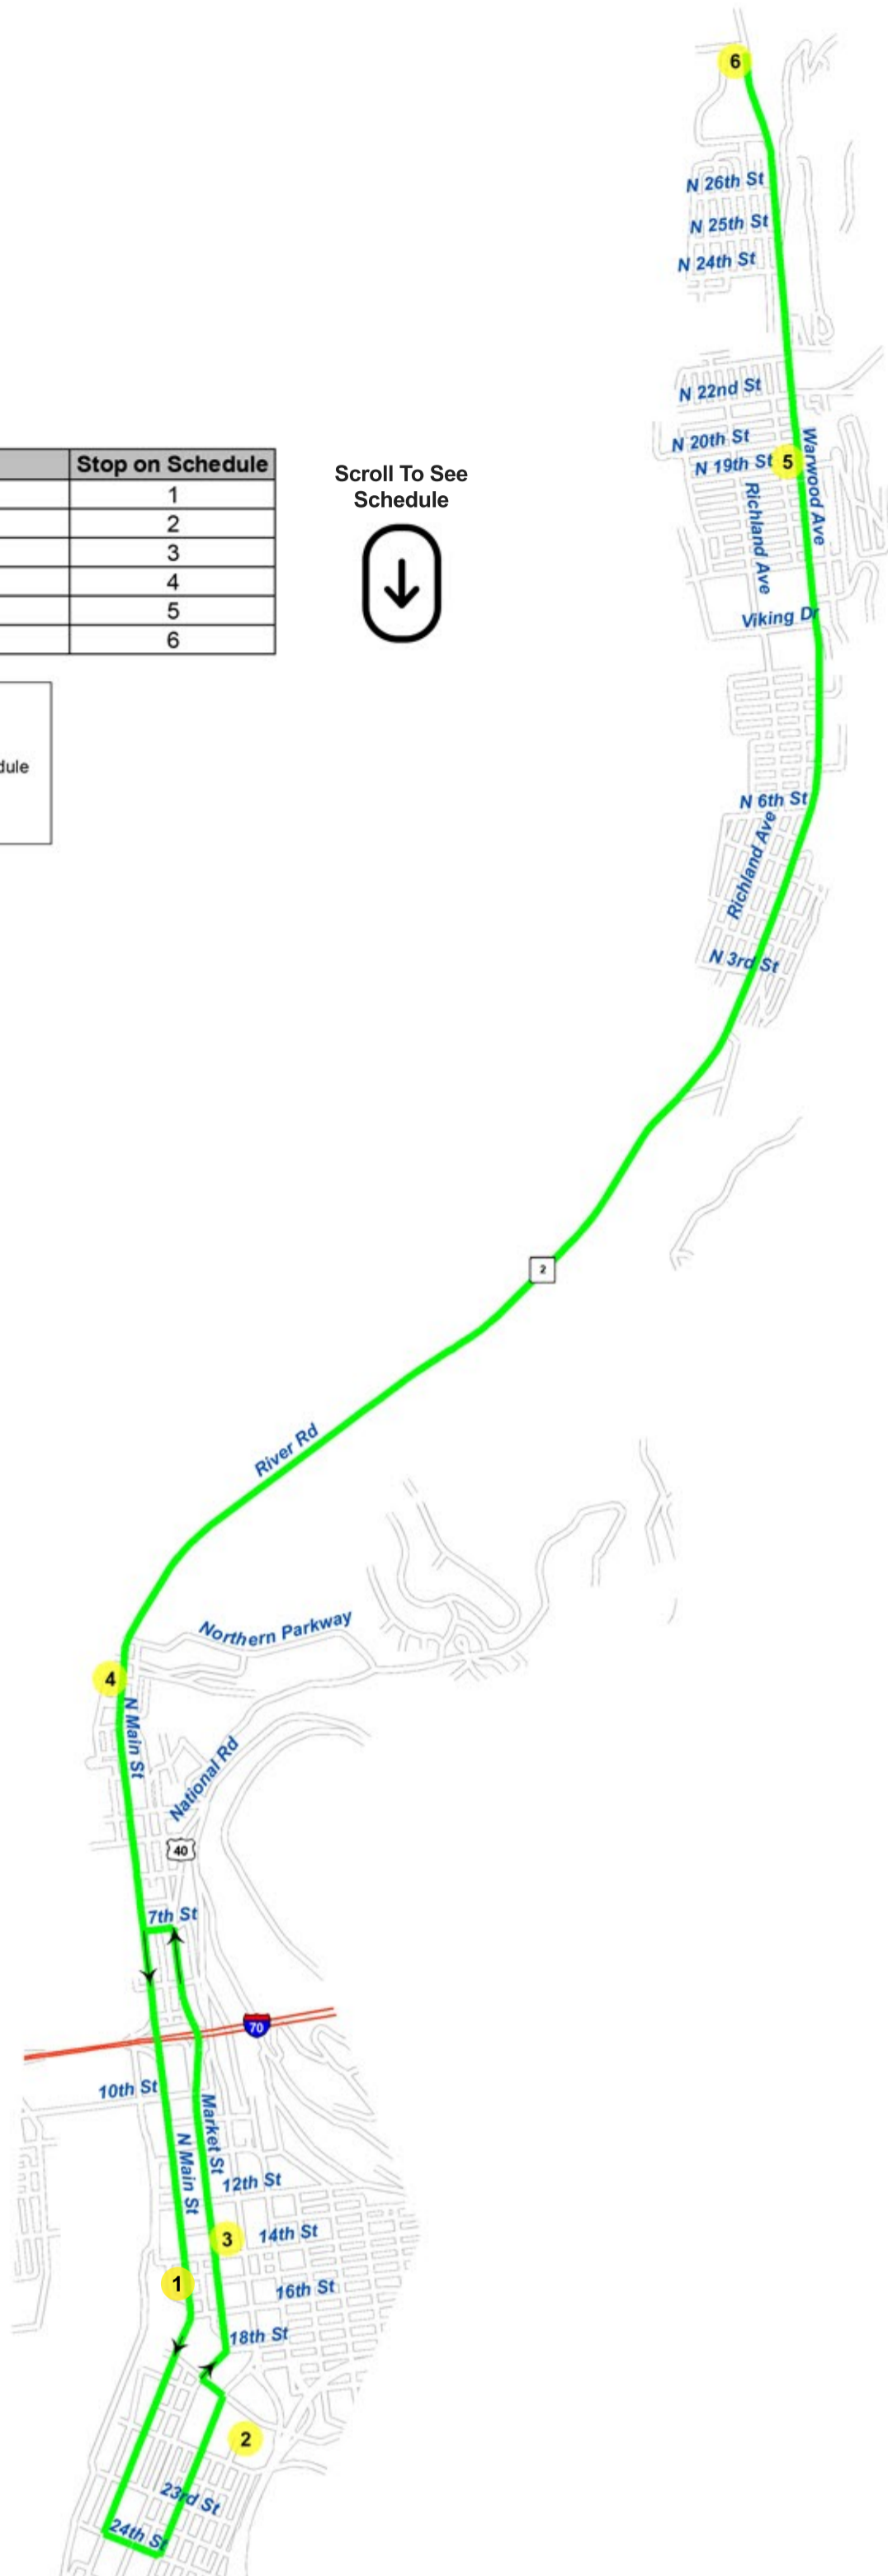

Warwood

Name	Stop on Schedule
Intermodal Center	1
OVMC	2
14th & Market St	3
1st St - Wheeling	4
N 19th St - Warwood	5
Turnaround	6

Scroll To See Schedule

Legend

- Transit Stops on Schedule
- Transit Route

* These **boldface** times represent drop off times for the WARWOOD riders as this bus becomes the McMECHEN run at the CMH. From approximately 7:00 a.m. to 9:00 a.m., this run loops down Main to OVMC and back up Market to the CMH as the McMECHEN run. At 5:00 p.m., this run loops down Main to 16th St. and then back up Market to the CMH as the McMECHEN run.