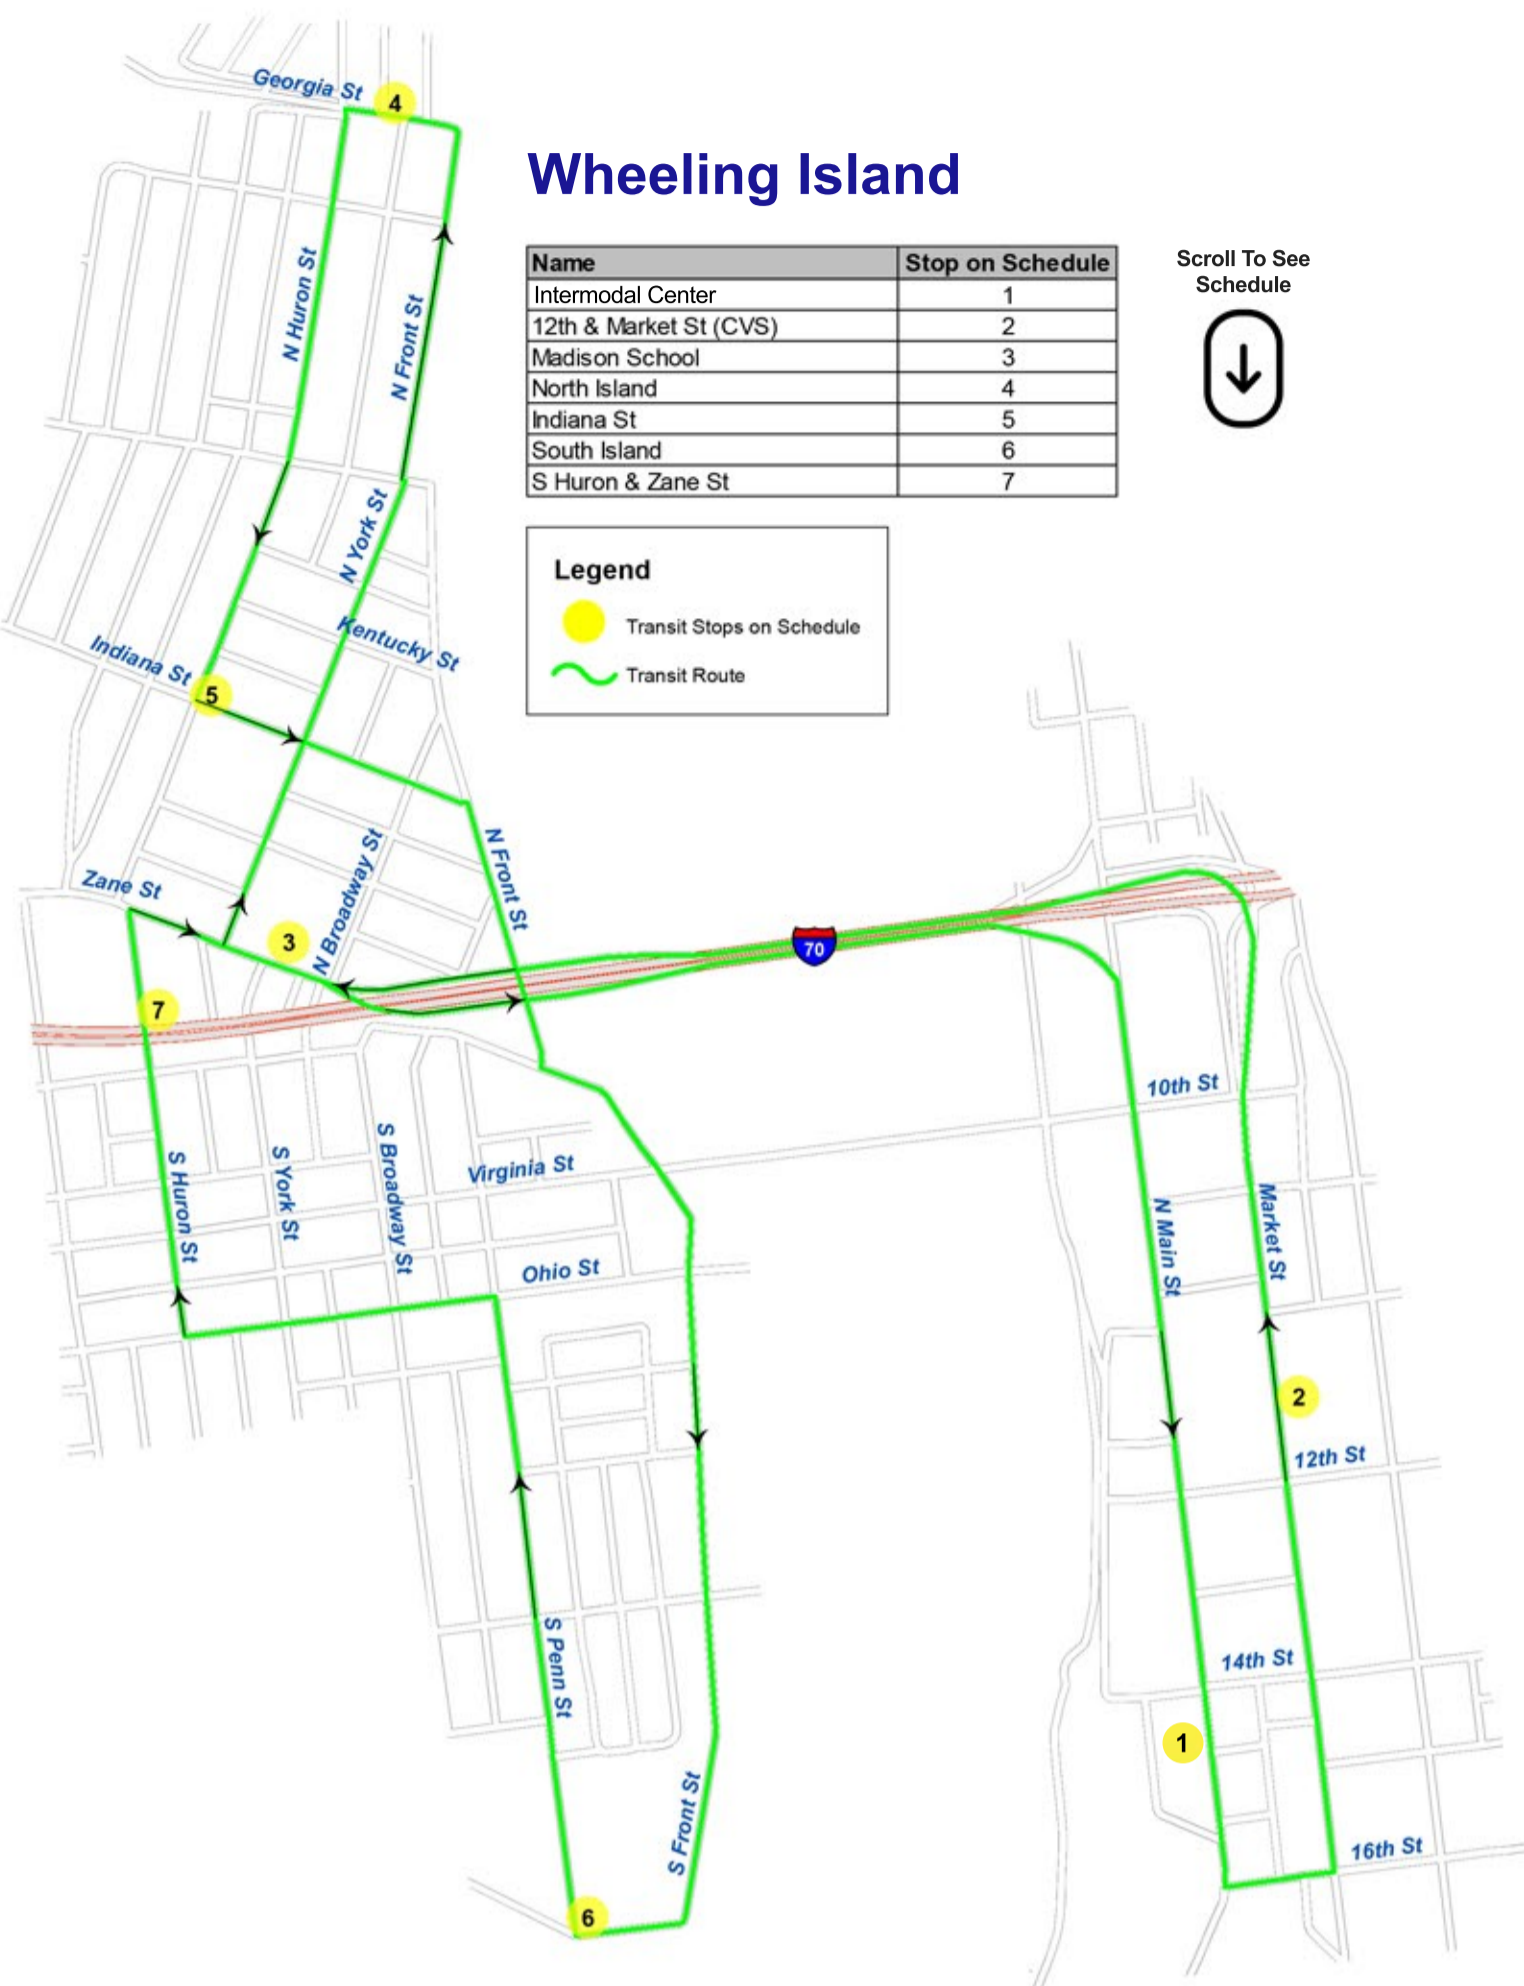

Wheeling Island

Name	Stop on Schedule
Intermodal Center	1
12th & Market St (CVS)	2
Madison School	3
North Island	4
Indiana St	5
South Island	6
S Huron & Zane St	7

Scroll To See Schedule

Legend

- Transit Stops on Schedule
- Transit Route

7 WHEELING ISLAND 7 -- WEEKDAY

Intermodal Center	12th & Market	Madison School	North Island	Indiana Street	Whg. Island Casino	S. Huron & Delaware	Intermodal Center
----	----	----	06:10	06:12	06:15	06:20	06:25
06:25	06:30	06:35	06:40	06:42	06:45	06:50	06:55
06:55	07:00	07:05	07:10	07:12	07:15	07:20	07:25
07:25	07:30	07:35	07:40	07:42	07:45	07:50	07:55
07:55	08:00	08:05	08:10	08:12	08:15	08:20	08:25
08:25	08:30	08:35	08:40	08:42	08:45	08:50	08:55
08:55	09:00	09:05	09:10	09:12	09:15	09:20	09:25
09:25	09:30	09:35	09:40	09:42	09:45	9:50/9:55	10:00
10:00	10:05	10:10	10:15	10:17	10:20	10:25	10:30
10:30	10:35	10:40	10:45	10:47	10:50	10:55	11:00
11:00	11:05	11:10	11:15	11:17	11:20	11:25	11:30
11:30	11:35	11:40	11:45	11:47	11:50	11:55	12:00
12:00	12:05	12:10	12:15	12:17	12:20	12:25	12:30
12:30	12:35	12:40	12:45	12:47	12:50	12:55	01:00
01:00	01:05	01:10	01:15	01:17	01:20	01:25	01:30
01:30	01:35	01:40	01:45	01:47	01:50	01:55	02:00
02:00	02:05	02:10	02:15	02:17	02:20	02:25	02:30
02:30	02:35	02:40	02:45	02:47	02:50	02:55	03:00
03:00	03:05	03:10	03:15	03:17	03:20	03:25	03:30
03:30	03:35	03:40	03:45	03:47	03:50	03:55	04:00
04:00	04:05	04:10	04:15	04:17	04:20	04:25	04:30
04:30	04:35	04:40	04:45	04:47	04:50	04:55	05:00
05:00	05:05	05:10	05:15	05:17	05:20	05:25	05:30
05:30	05:35	05:40	05:45	05:47	05:50	05:55	06:00